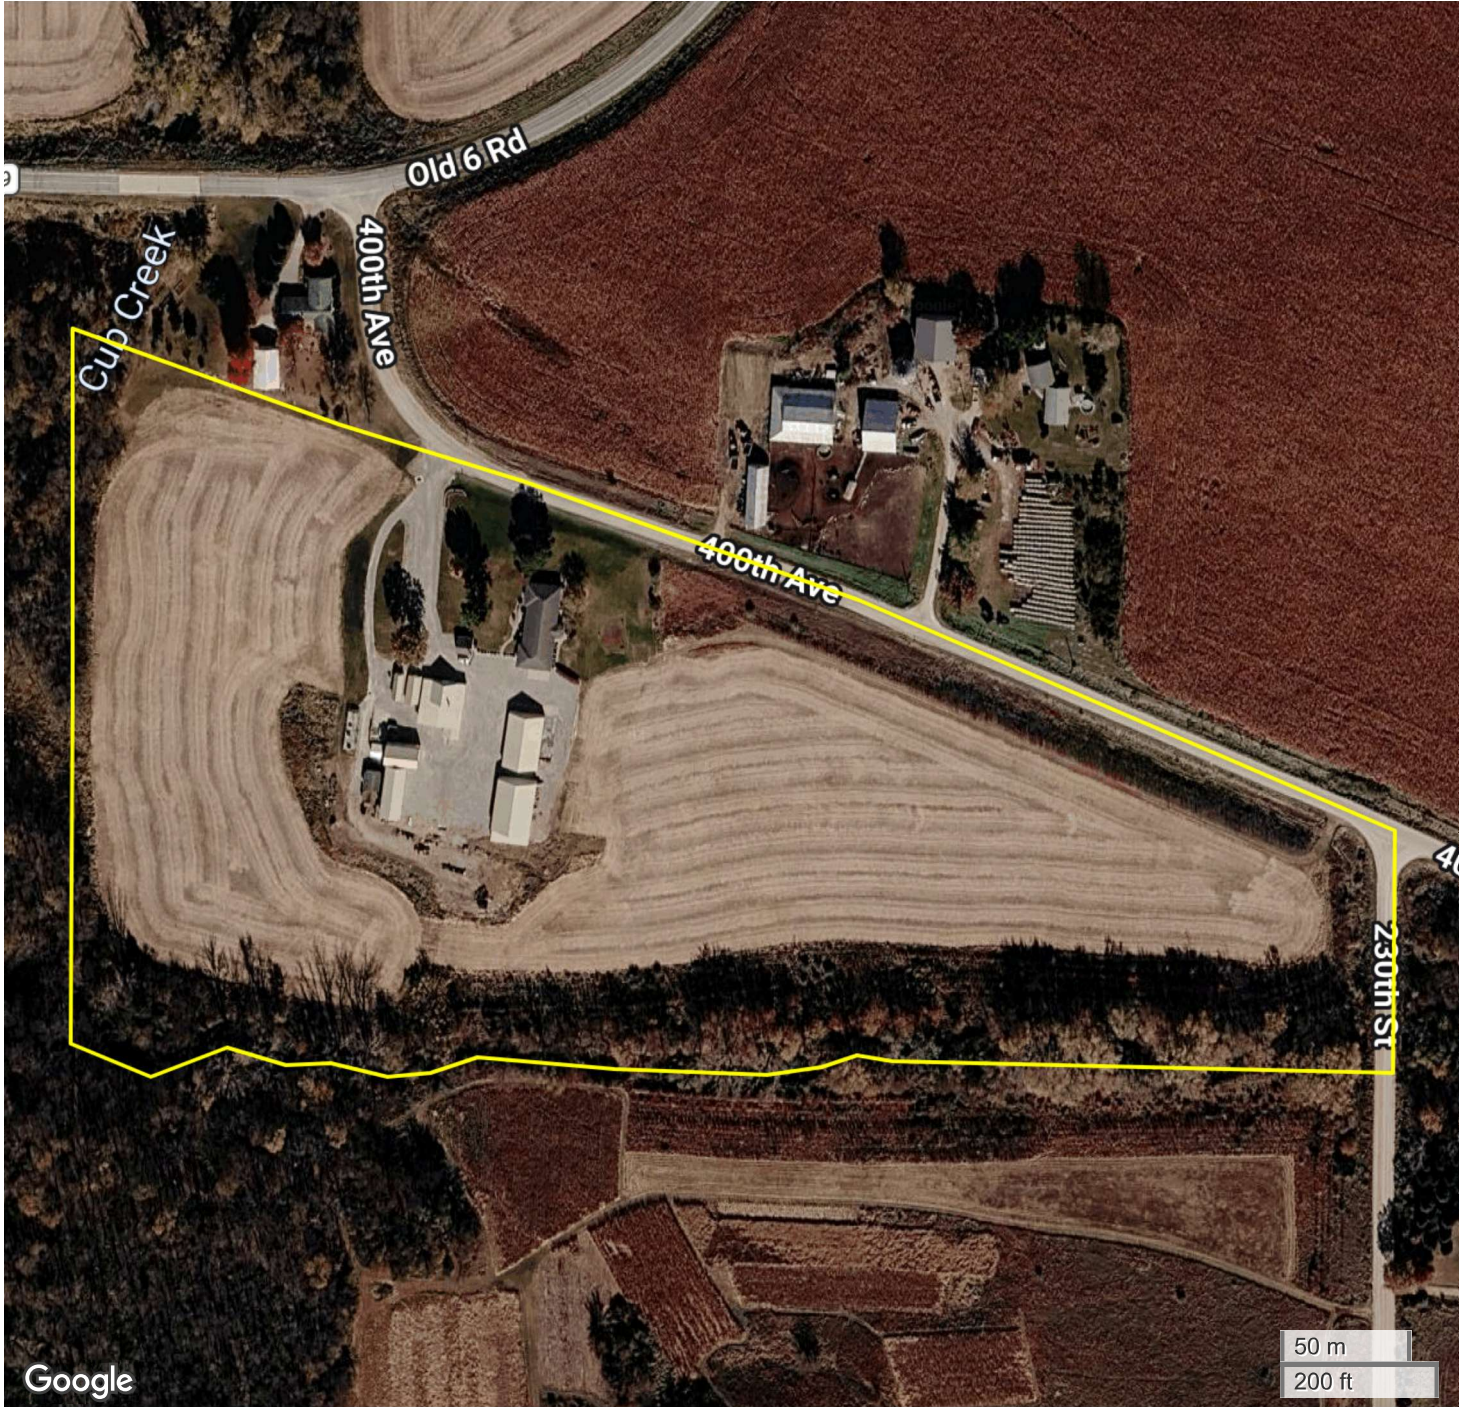

TRACT 1 (24.00 AC TOTAL, 12.74 AC TILLABLE)

AERIAL MAP

Center: 41.720428, -92.341639

22-80N-13W

Warren Township

Poweshiek County, IA

FarmWorth, LLC makes no warranties, express or implied, regarding the accuracy of any information provided through FarmWorth.com. User is solely responsible for independently verifying all information prior to use and waives any claims against FarmWorth, LLC arising from inaccuracies in such information.